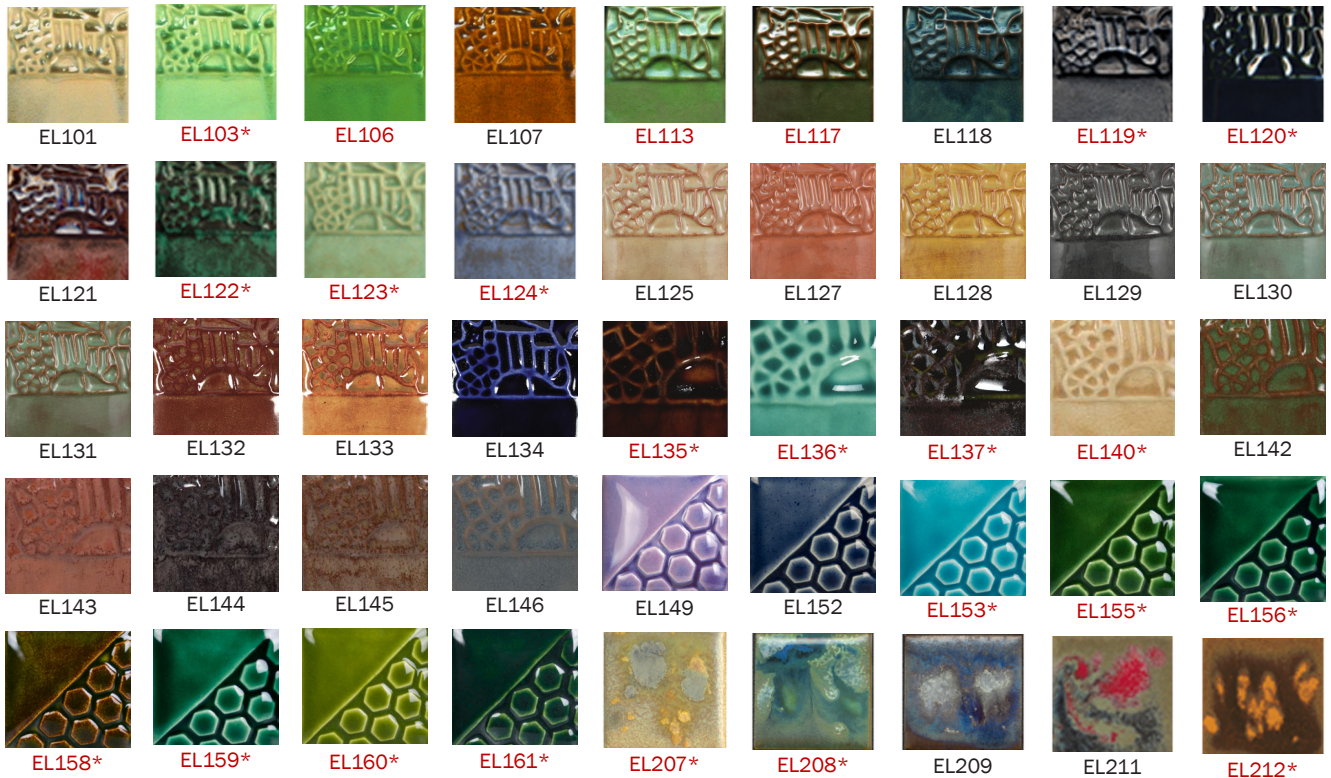

Quantity discounts apply on multiples of the same item

ELEMENTS GLAZES

Elements Glazes are gorgeous natural earth tones in nontoxic formulas. Surfaces vary from gloss to matte, with subtle variations in each color: no two pieces will ever be the same! **Available in 4oz or Pints only**, except EL159 & EL161 are also available in gallons by special order.

Elements Chunkies (the 200 series) feature base glazes from the Elements line with the addition of crystals. Their variations can be influenced by number of coats, combinations, surface textures, kiln atmosphere and temperatures. These glazes may move and flow during firing! Chunkies should not be used on surfaces that contact food or drink because of their fired surface characteristics.

- | | | | |
|----------------------------------|-------------------------------|-----------------------------------|------------------------------------|
| EL101Oyster Shell | EL124*Stormy Blue | EL136* .. Lapis Lagoon | EL155* ... Holiday Green |
| EL103Sea Spray | EL125Sahara Sands | EL137* .. Black Aventurine | EL156* ... Blue Grass |
| EL106Tidal Pool | EL127 Rose Granite | EL140* .. Toasted Almond | EL158* ... Pine Needles |
| EL107Amber Ash | EL128 Wheat | EL142 Grass | EL159* ... Emerald Green ** |
| EL113Spanish Moss | EL129 Slate | EL143 Cactus Flower | EL160* ... Foliage Green |
| EL117Waterfall | EL130 Sea Green | EL144 Dark Amethyst | EL161* ... Bottle Green ** |
| EL118Blue Grotto | EL131 Turtle Shell | EL145 Ginger Root | EL207* ... Goldmine |
| EL119* ...Burnished Steel | EL132 Rust Red | EL146 Rain Cloud | EL208* ... Moss Creek |
| EL120* ...Black Ice | EL133 Autumn | EL149 Lavender Flower | EL209 Night Sky |
| EL121Copper Aventurine | EL134 Mirror Blue | EL152 Denim Blue | EL211 Volcanic Glow |
| EL122* Malachite | EL135* ... Rare Earth | EL153* ... Caribbean Blue | EL212* ... Spotted Walnut |
| EL123*Patina | | | |